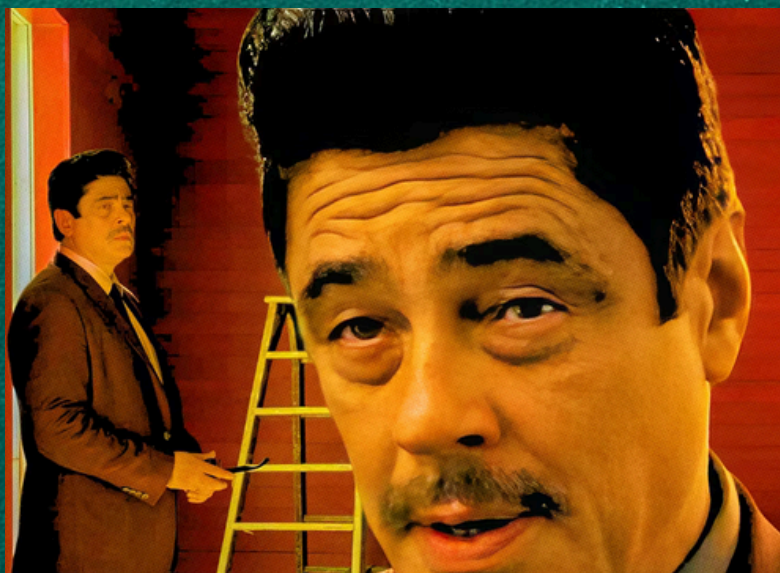

REPTILE NETFLIX

Slinking onto Netflix, "Reptile" breaks the mold of typical horror movies. This eerie film delves into trauma, suppressed memories, and the frightening influence of the human mind.

Author Behind the Script

- Identifying the screenwriter behind "Reptile" might be challenging due to the film's shrouded nature. However, if the name is revealed, it could offer clues about the film's thematic depth and storytelling style.

Beyond Documentaries

"Reptile" is a fictional narrative, not a documentary. However, its exploration of trauma and its potential to manifest into horrifying experiences can have a profound psychological impact on viewers.